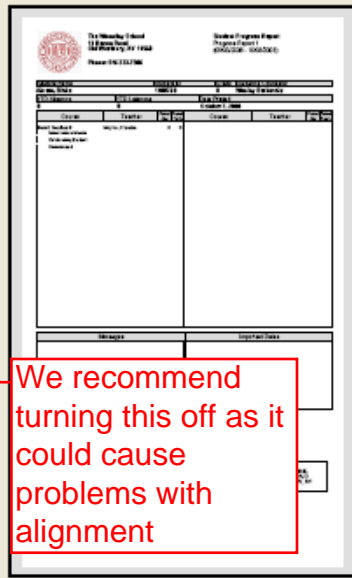

Print Range

- All
- Current view
- Current page
- Pages 1 - 104

Make sure this is set to "None"

Subset: All pages in range

Reverse pages

Preview: Composite

If you are printing duplex, you must click Properties and set the appropriate "Print on both sides" option

Page Handling

Copies: 1 Collate

Page Scaling: None

Auto-Rotate and Center

Choose paper source by PDF page size

Use custom paper size when needed

We recommend turning this off as it could cause problems with alignment